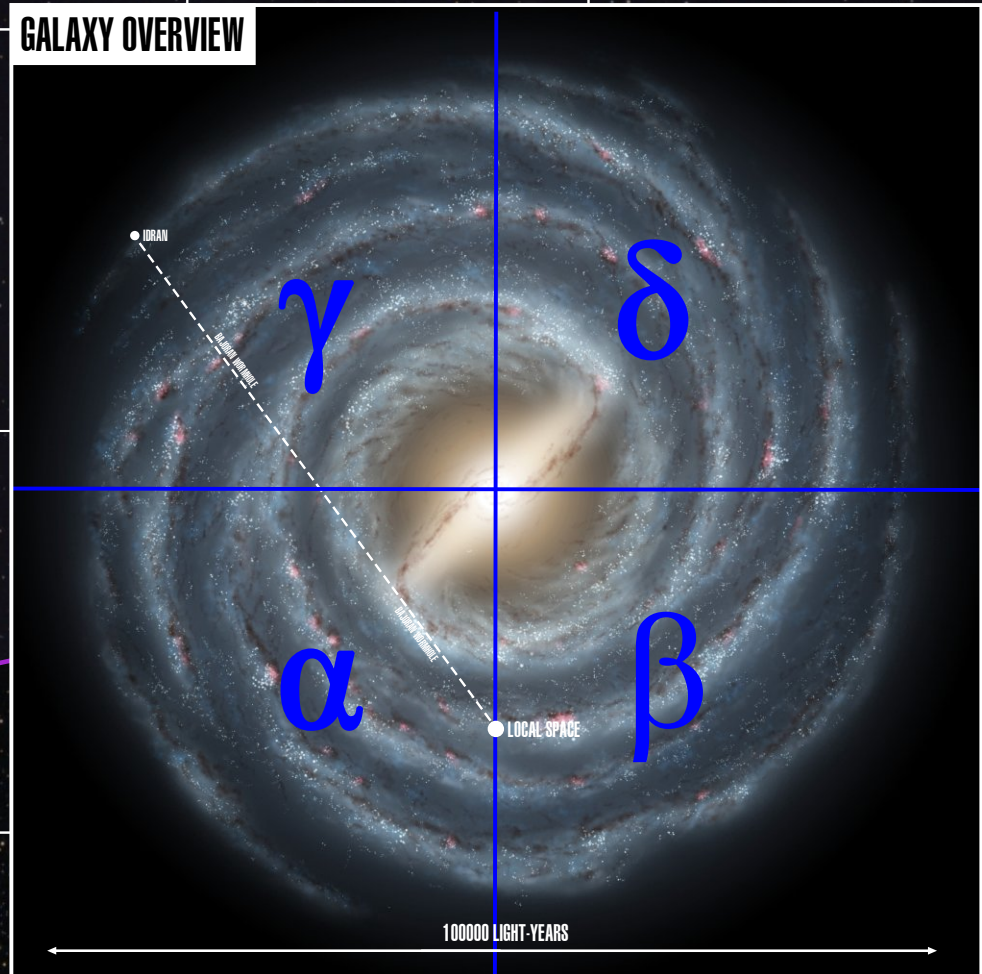

**GALAXY OVERVIEW**

**THE DOMINION**

**MAP KEY**

GALACTIC MERIDIAN	SECTOR GRID (20 LY)	UNHABITABLE SYSTEM	NEBULA
DOMINION FACILITY	NEUTRAL SYSTEM	UNCHARTED SYSTEM	STAR CLUSTER
DOMINION SYSTEM / COLONY	HABITABLE SYSTEM	NEUTRON STAR / PULSAR	QUANTUM SINGULARITY
DOMINION PROTECTORATE	QUARANTINED SYSTEM	0 5 10 LIGHT-YEARS	