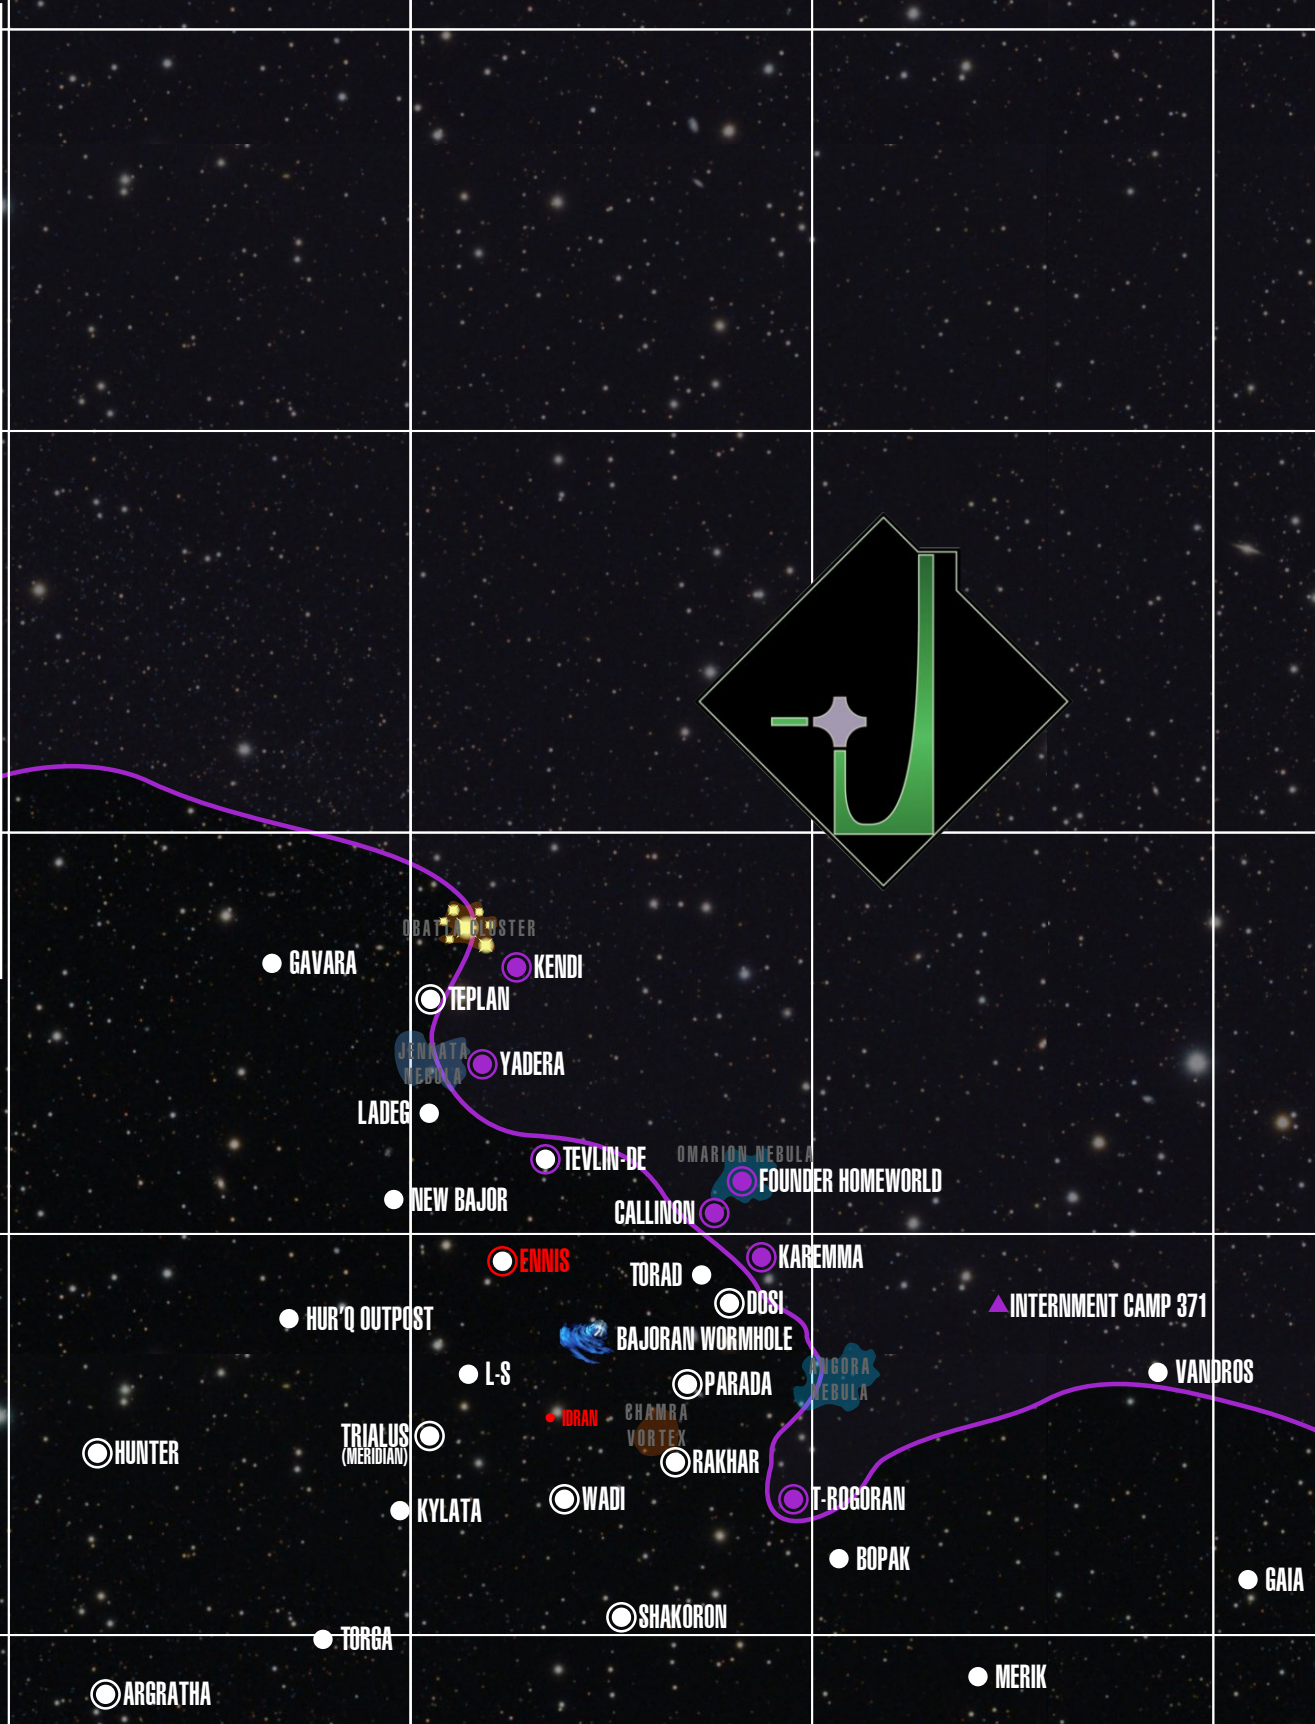

**GALAXY OVERVIEW**

**THE DOMINION**

**MAP KEY**

GALACTIC MERIDIAN	SECTOR GRID (20 LY)	UNHABITABLE SYSTEM	NEBULA
DOMINION FACILITY	NEUTRAL SYSTEM	UNCHARTED SYSTEM	STAR CLUSTER
DOMINION SYSTEM / COLONY	HABITABLE SYSTEM	NEUTRON STAR / PULSAR	QUANTUM SINGULARITY
DOMINION PROTECTORATE	QUARANTINED SYSTEM	0 5 10 LIGHT-YEARS	

**TERRITORIES:**

THE DOMINION

FOUNDERS

STAR TREK MAP.COM  
THE STELLAR CARTOGRAPHY