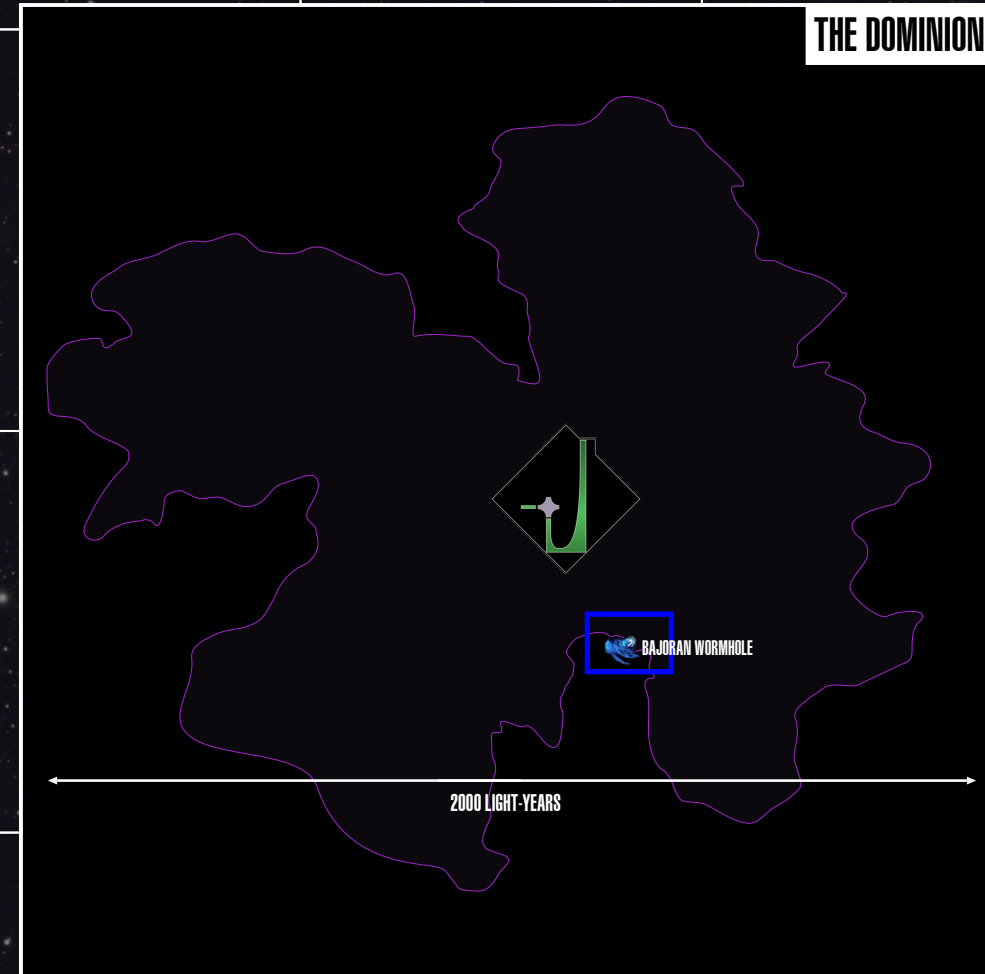

**GALAXY OVERVIEW**

**THE DOMINION**

**MAP KEY**

GALACTIC MERIDIAN	SECTOR GRID (20 LY)	UNHABITABLE SYSTEM	NEBULA
DOMINION FACILITY	NEUTRAL SYSTEM	UNCHARTED SYSTEM	STAR CLUSTER
DOMINION SYSTEM / COLONY	HABITABLE SYSTEM	NEUTRON STAR / PULSAR	QUANTUM SINGULARITY
DOMINION PROTECTORATE	QUARANTINED SYSTEM	0 5 10 LIGHT-YEARS	

**TERRITORIES:**

THE DOMINION

FOUNDERS

STAR TREK MAP.COM  
THE STELLAR CARTOGRAPHY